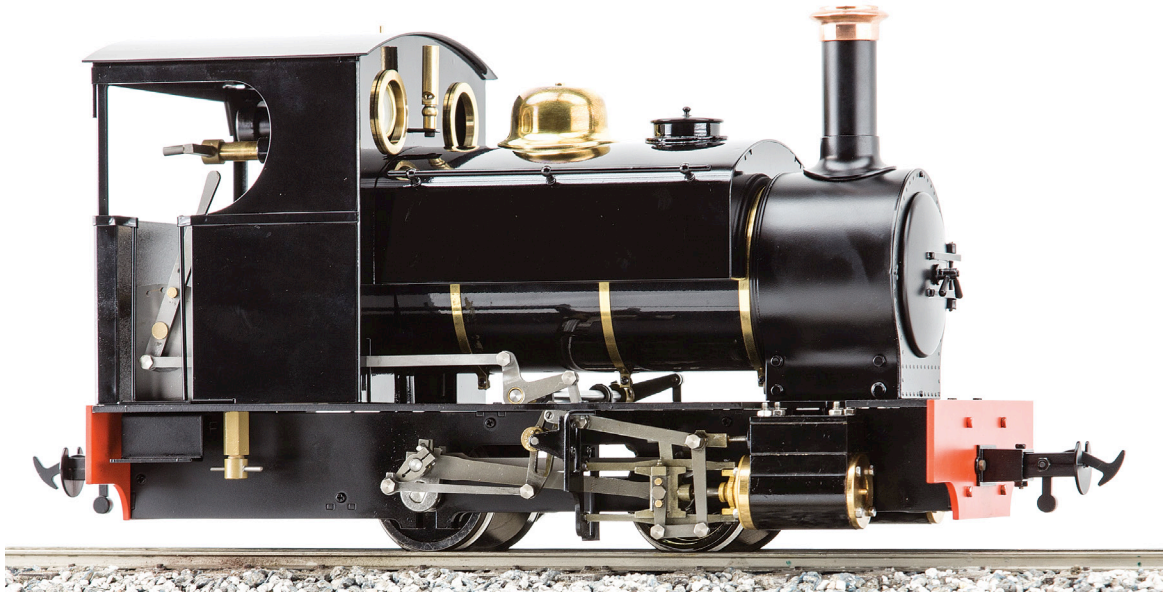

Sabrina 0-4-0ST

1:19 SCALE • 45 mm GAUGE

Sabrina 0-4-0ST, Black

We are delighted to announce not one, but two, new generic 0-4-0 locomotives for 16mm (1:19) scale. After many years in production we felt was time to completely revise the 'Ragleth' design, hundreds of which have appeared in the guise of 'Edrig', 'Caradoc', 'Mortimer', 'Ragleth' and, most recently, 'Jedrig'.

In consequence we can now offer you 'Talgarth' the tank engine and 'Sabrina' the saddle tank (you'll note that we are still drawing names from Wales and the Welsh Marches!). Both are freelance locomotives with design inspirations from Manning Wardle aimed at providing a robust, entry level model which is easy to maintain and operate. Although the design is still outside-framed it now has the sophistication of simplified Walschaerts valve gear and slide valve cylinders for a smoother performance and enhanced delivery of power. As before, we will also be offering the power unit (complete with boiler) as an ideal starting point for those who might wish to scratch-build their own body in 1:19 or even 1:13.7 scale.

The locomotive is internally gas fired with a centre flue boiler. The model is gauge adjustable from 32mm ('O' gauge) to 45mm ('1' gauge) and has insulated wheels as standard. The axles run in bronze bearings and all the rods and valve gear are manufactured from stainless steel. The cab roof flips up and over sideways to give access to the gas, water and lubricator fillers. The boiler is fitted with a water level check valve and the displacement lubricator has an under-floor drain valve. The model is built from stainless steel and brass.